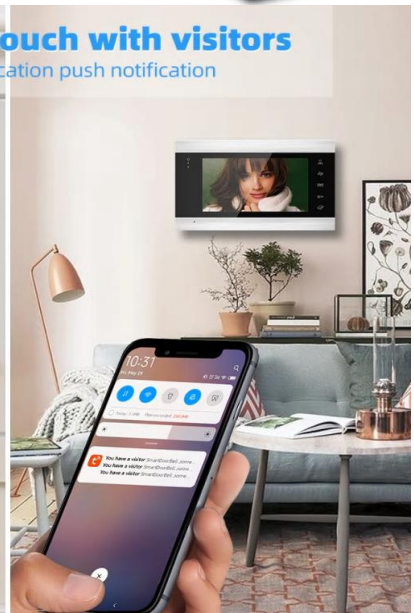

KONTAKTIRAJTE NAS!!!

MI SMO VAŠ SMART HOME PARTNER!