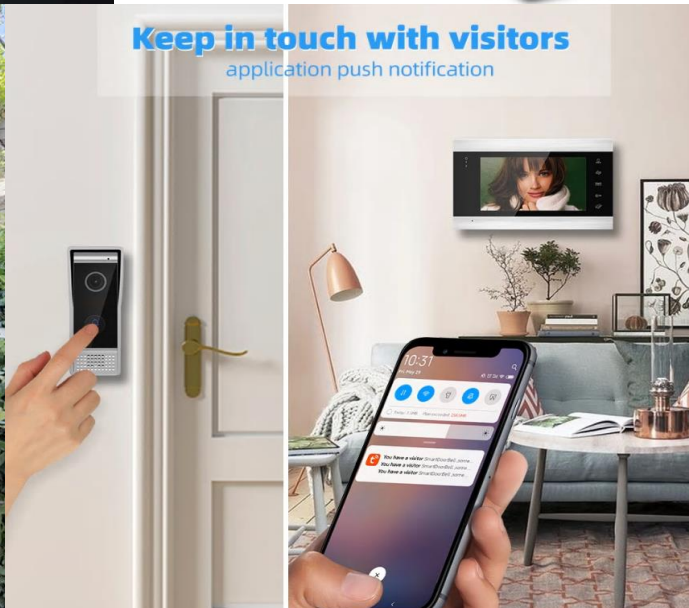

Smart Voice Control

Use Simple Voice Commands To Control Strip Lights

Alexa, change the strip light to green

Okay

Works with Amazon Alexa   Works with Google Assistant

CONTROL YOUR DOOR FROM ANYWHERE

MULTIPLE USERS SHARE ACCESS

REAL TIME PUSH NOTIFICATIONS

Device status changed
Device garage door OFF

OPEN GARAGE DOOR WHEN YOU ARE NEAR

NEW DESIGN WALL LIGHT CAMERA

LIGHTEN YOUR WAY BACK HOME

Waterproof silicone cover case for outdoor use

Keep in touch with visitors
application push notification