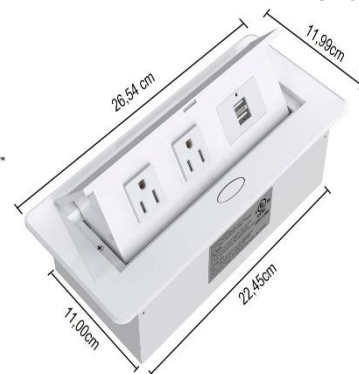

€

Pneumatska utičnica na izvlačenje IU-3PW-15/12

Niska utičnica na izvlačenje IU-4PW-12/12

245 €

220 €

Pneumatska podna utičnica IU-5P-15/12 | 11/11

70 €

The advertisement features a modern conference room with a long wooden table, black leather chairs, and a concrete wall. On the left, three Livolo Sense switches are displayed: a white one, a black one, and a grey one, each with two circular touch-sensitive buttons. The Livolo logo is visible in the top left corner of the switch images.